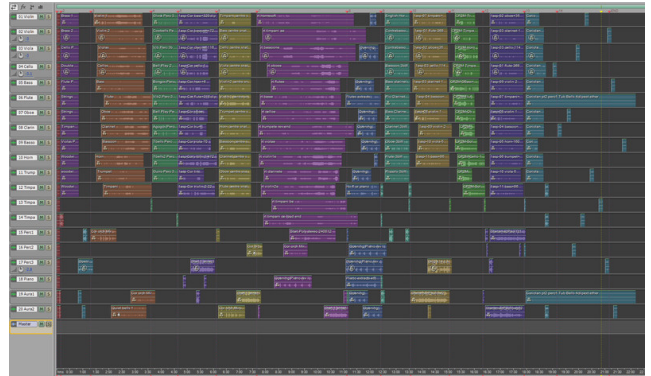

2011.12

**Zavoloka**  
**Volution, 2011**

Multi-channel audio work encoded for 47 channel  
The Morning Line Sound System  
40 min

2010.48

**Peter Zinovieff**

**Bridges from Somewhere and Another to Somewhere Else, 2010**

Multi-channel audio work encoded for 47 channel  
The Morning Line Sound System  
43 min

**TML COMPOSITIONS 2013**

2012.68

**Peter Zinovieff**

**Good Morning Ludwig, 2012**

Multi-channel audio work encoded for 47 channel  
The Morning Line Sound System

2010.45

**Mehmet Can Özer**

**Katpatuka, 2010**

Multi-channel audio work encoded for 47 channel  
The Morning Line Sound System  
31 min